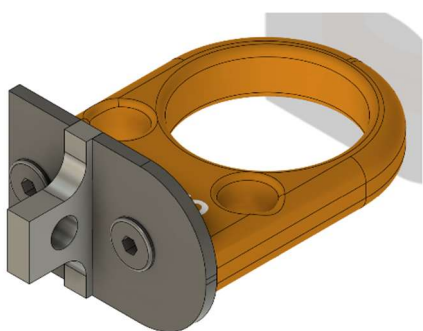

Cutan – Stihl MS194t

Cutan – Stihl MS194t

Position the sticker as shown below and cut away the **pink** part.